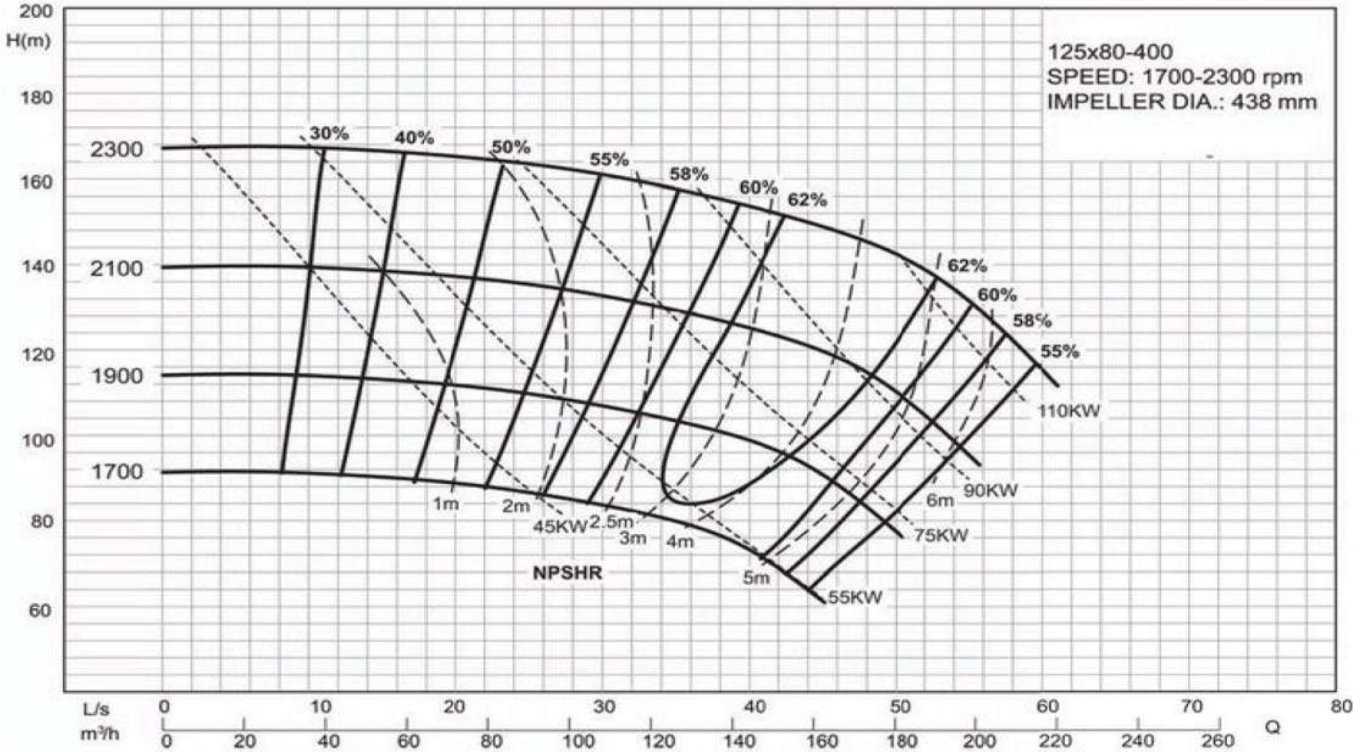

POSEIDON Pumps

Automatic Dry Prime 400 series

DRY PRIME PUMPS

Part number 125x80-400A-ADP50

Variable speed - faster speeds:

Variable speed - slower speeds:

INDRA HYDRO TECH PUMPS PVT LTD

No.85/M, Ground Floor, Industrial Suburb, 2nd Stage Gautham Nagar, Tumkur Road
Yeshwanthpur, Bangalore 560 022, Karnataka, INDIA
Tel. : +91 80 4163 5638, Mobile: +91 94835 26899 / 80736 22800
Email : sales@ihpumps.in, Web : www.ihpindia.in | www.ihpumps.in