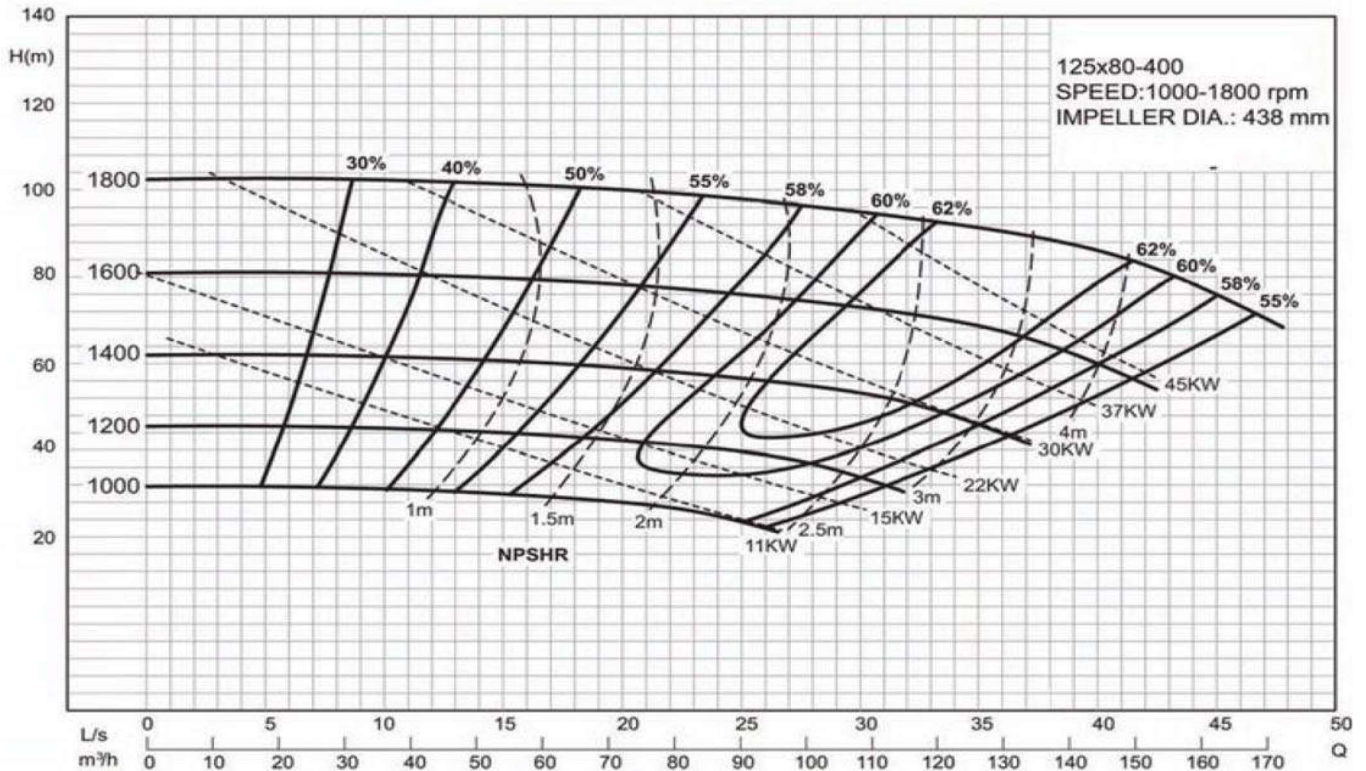

POSEIDON Pumps

Automatic Dry Prime 400 series

DRY PRIME PUMPS

Part number 125x80-400A-ADP50

Variable speed - faster speeds:

Variable speed - slower speeds:

INDRA HYDRO TECH PUMPS PVT LTD

No.85/M, Ground Floor, Industrial Suburb, 2nd Stage Gautham Nagar, Tumkur Road
Yeshwanthpur, Bangalore 560 022, Karnataka, INDIA
Tel. : +91 80 4163 5638, Mobile: +91 94835 26899 / 80736 22800
Email : sales@ihpumps.in, Web : www.ihpindia.in | www.ihpumps.in