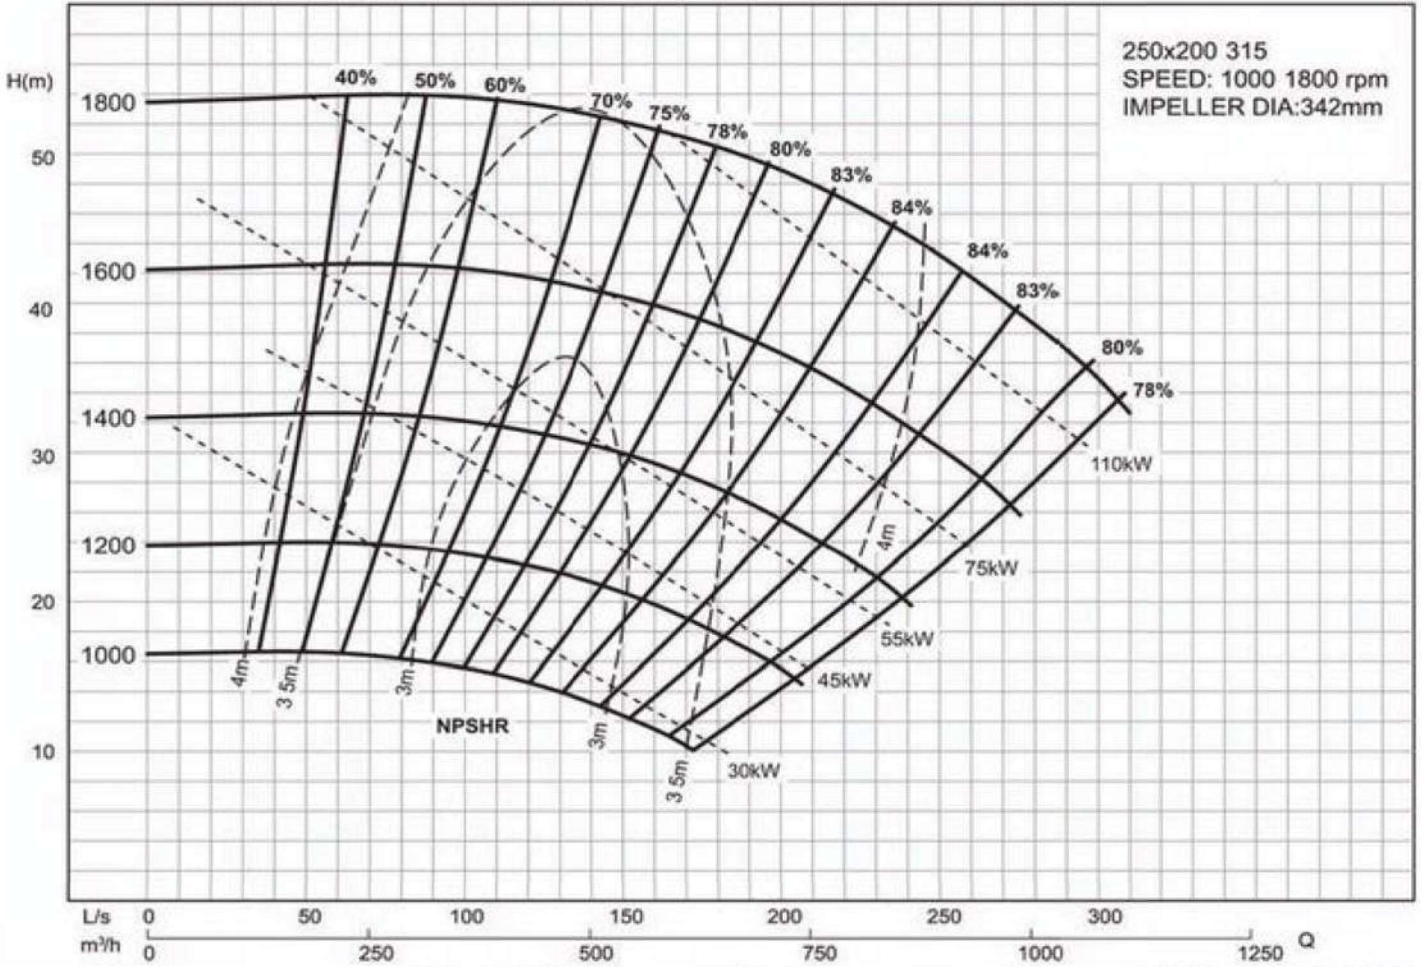

Automatic Dry Prime 315 series

DRY PRIME PUMPS

Part number 250x200-315A-ADP50

Variable speed:

INDRA HYDRO TECH PUMPS PVT LTD

No.85/M, Ground Floor, Industrial Suburb, 2nd Stage Gautham Nagar, Tumkur Road
 Yeshwanthpur, Bangalore 560 022, Karnataka, INDIA
 Tel. : +91 80 4163 5638, Mobile: +91 94835 26899 / 80736 22800
 Email : sales@ihpumps.in, Web : www.ihpindia.in | www.ihpumps.in