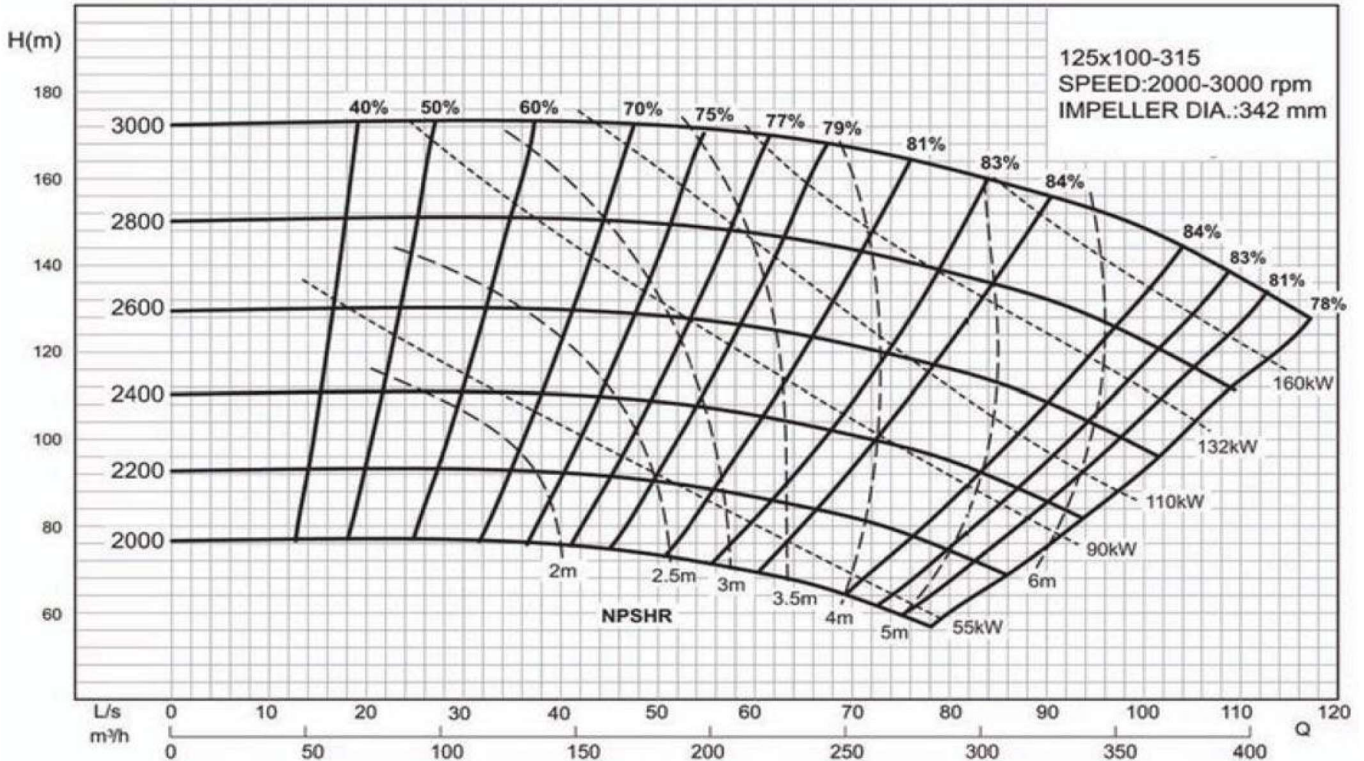

POSEIDON Pumps

Automatic Dry Prime 315 series

DRY PRIME PUMPS

Part number 125x100-250A-ADP50

Variable speed - faster speeds:

Variable speed - slower speeds:

INDRA HYDRO TECH PUMPS PVT LTD

No.85/M, Ground Floor, Industrial Suburb, 2nd Stage Gautham Nagar, Tumkur Road
 Yeshwanthpur, Bangalore 560 022, Karnataka, INDIA
 Tel. : +91 80 4163 5638, Mobile: +91 94835 26899 / 80736 22800
 Email : sales@ihpumps.in, Web : www.ihpindia.in | www.ihpumps.in