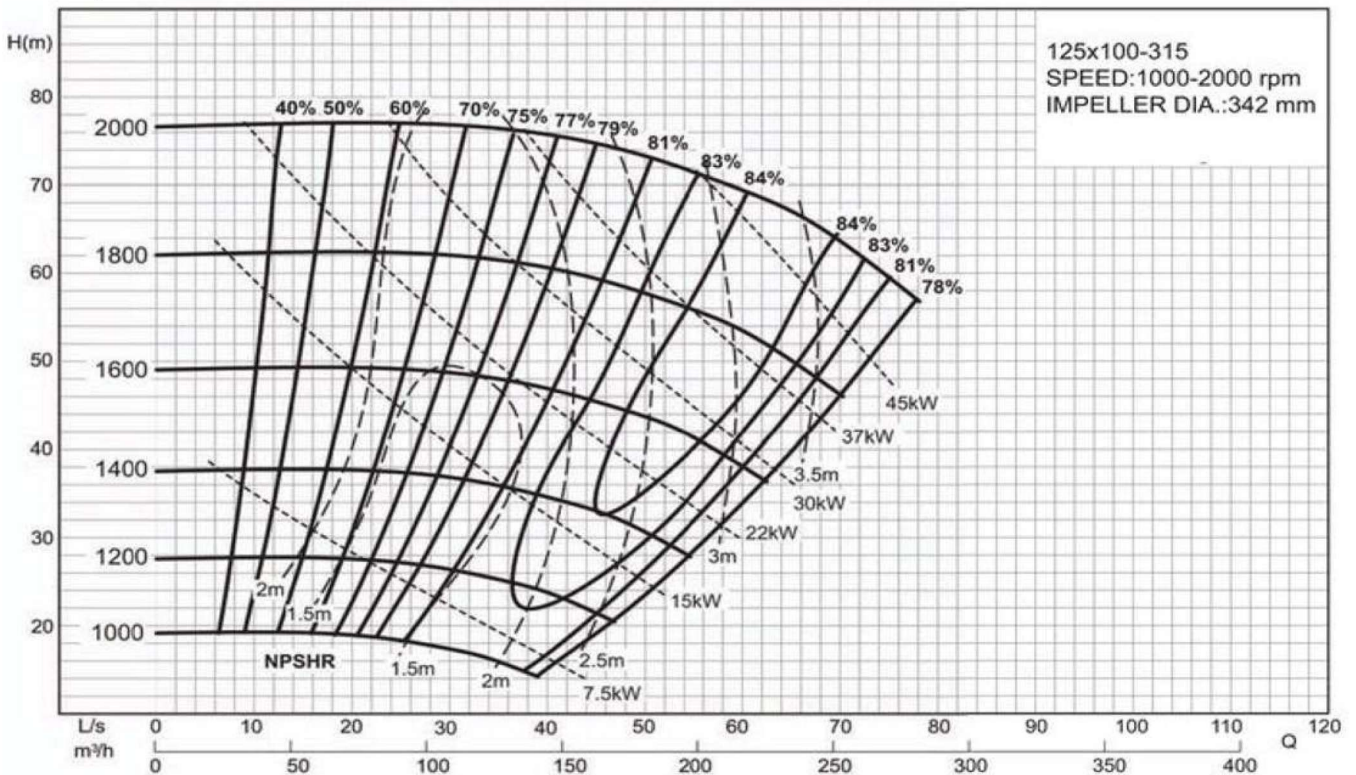

POSEIDON Pumps

Automatic Dry Prime 315 series

DRY PRIME PUMPS

Part number 125x100-250A-ADP50

Variable speed - faster speeds:

Variable speed - slower speeds:

INDRA HYDRO TECH PUMPS PVT LTD

No.85/M, Ground Floor, Industrial Suburb, 2nd Stage Gautham Nagar, Tumkur Road
 Yeshwanthpur, Bangalore 560 022, Karnataka, INDIA
 Tel. : +91 80 4163 5638, Mobile: +91 94835 26899 / 80736 22800
 Email : sales@ihpumps.in, Web : www.ihpindia.in | www.ihpumps.in