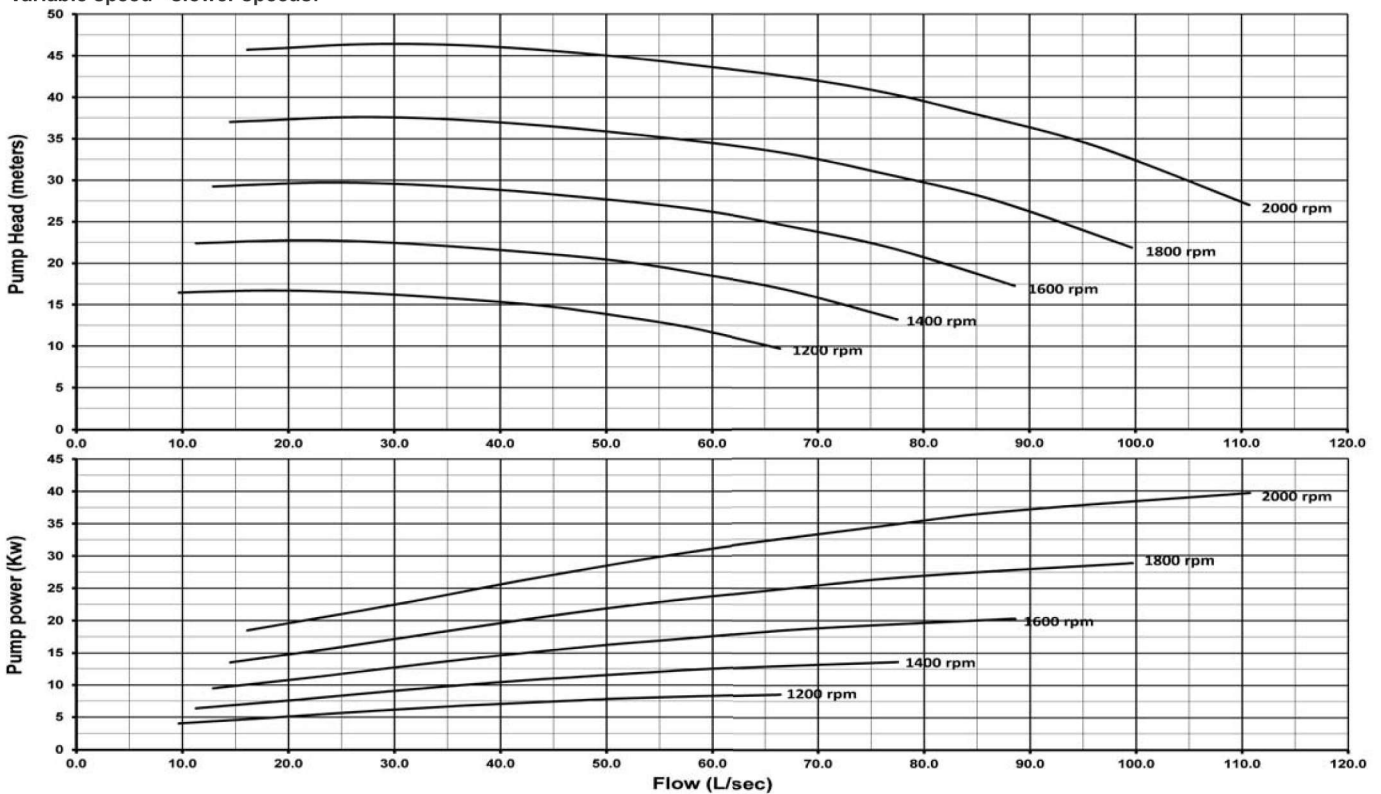

Automatic Dry Prime 250 series

DRY PRIME PUMPS

Part number 150x125-250A-ADP50

Variable speed - faster speeds:

Variable speed - slower speeds:

INDRA HYDRO TECH PUMPS PVT LTD

No.85/M, Ground Floor, Industrial Suburb, 2nd Stage Gautham Nagar, Tumkur Road
 Yeshwanthpur, Bangalore 560 022, Karnataka, INDIA
 Tel. : +91 80 4163 5638, Mobile: +91 94835 26899 / 80736 22800
 Email : sales@ihpumps.in, Web : www.ihpindia.in | www.ihpumps.in