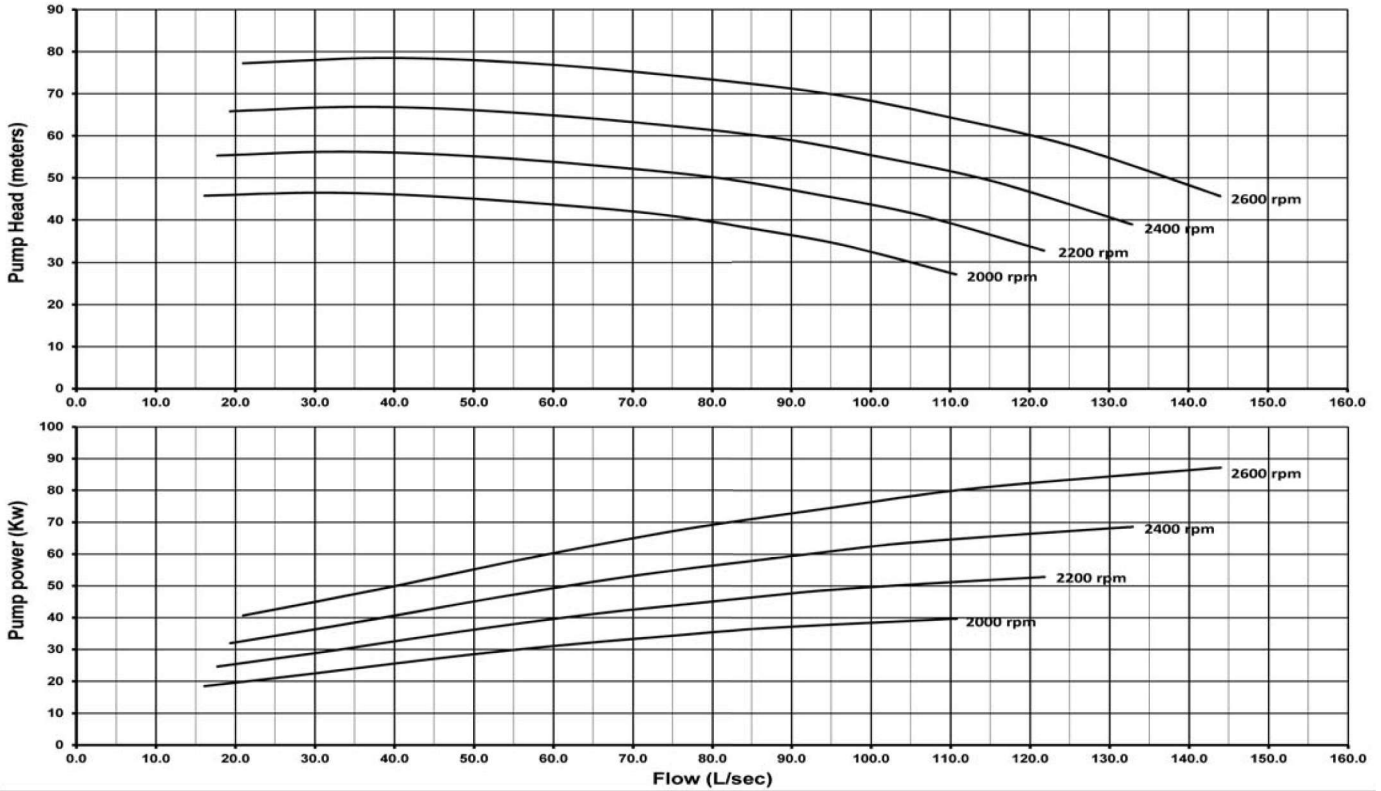

Automatic Dry Prime 250 series

DRY PRIME PUMPS

Part number 150x125-250A-ADP50

Variable speed - faster speeds:

Variable speed - slower speeds:

INDRA HYDRO TECH PUMPS PVT LTD

No.85/M, Ground Floor, Industrial Suburb, 2nd Stage Gautham Nagar, Tumkur Road
 Yeshwanthpur, Bangalore 560 022, Karnataka, INDIA
 Tel. : +91 80 4163 5638, Mobile: +91 94835 26899 / 80736 22800
 Email : sales@ihpumps.in, Web : www.ihpindia.in | www.ihpumps.in