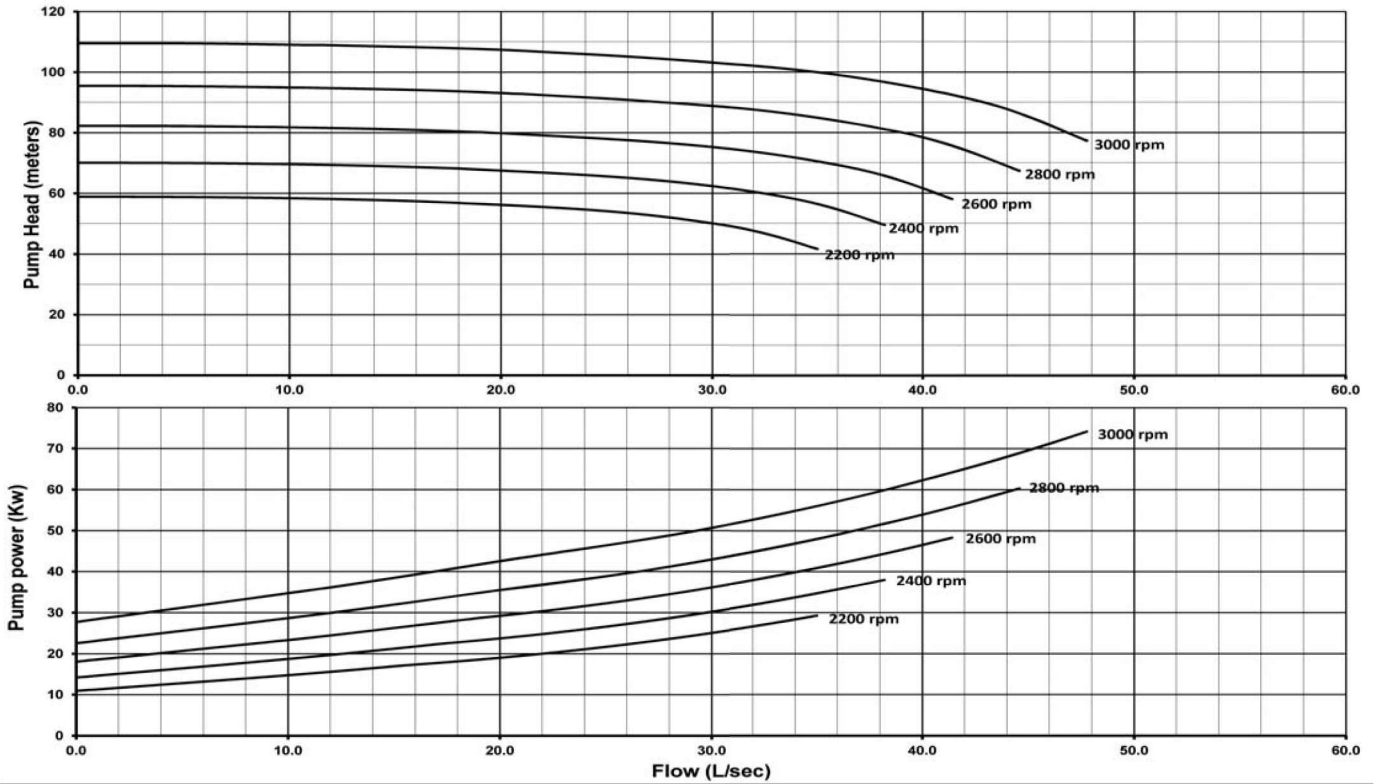

Automatic Dry Prime 250 series

DRY PRIME PUMPS

Part number 100x65-250-ADP50

Variable speed - faster speeds:

Variable speed - slower speeds:

INDRA HYDRO TECH PUMPS PVT LTD

No.85/M, Ground Floor, Industrial Suburb, 2nd Stage Gautham Nagar, Tumkur Road
 Yeshwanthpur, Bangalore 560 022, Karnataka, INDIA
 Tel. : +91 80 4163 5638, Mobile: +91 94835 26899 / 80736 22800
 Email : sales@ihpumps.in, Web : www.ihpindia.in | www.ihpumps.in