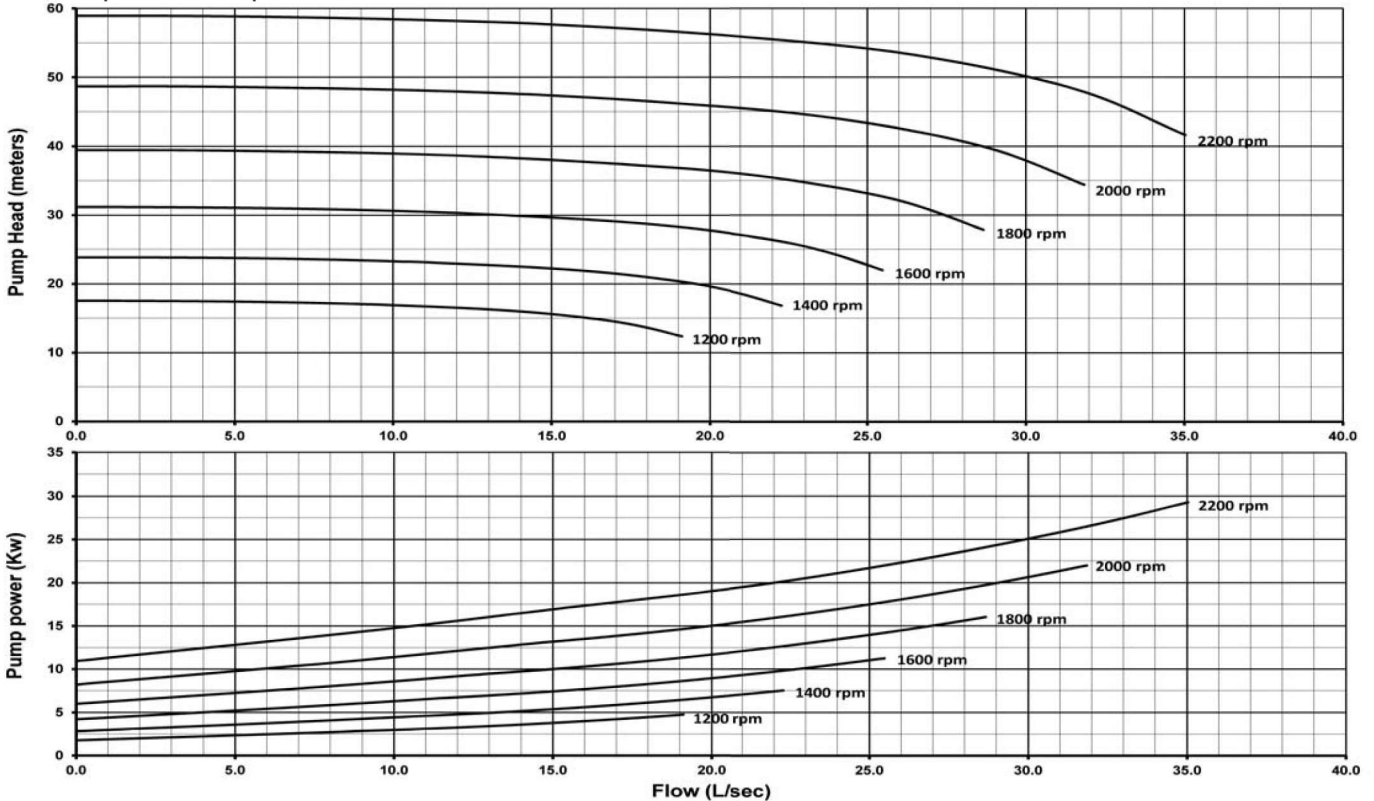

Automatic Dry Prime 250 series

DRY PRIME PUMPS

Part number 100x65-250-ADP50

Variable speed - faster speeds:

Variable speed - slower speeds:

INDRA HYDRO TECH PUMPS PVT LTD

No.85/M, Ground Floor, Industrial Suburb, 2nd Stage Gautham Nagar, Tumkur Road
 Yeshwanthpur, Bangalore 560 022, Karnataka, INDIA
 Tel. : +91 80 4163 5638, Mobile: +91 94835 26899 / 80736 22800
 Email : sales@ihpumps.in, Web : www.ihpindia.in | www.ihpumps.in